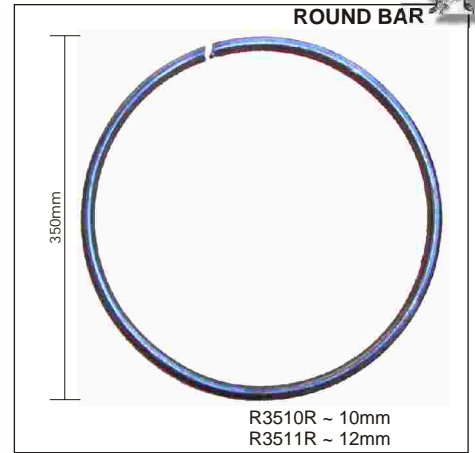

ROUND BAR

120mm

1150R ~ 10mm
1152R ~ 12mm

FLAT BAR

260mm

R2612 ~ 12 x 6mm
R2613 ~ 16 x 6mm
R2603 ~ 20 x 6mm

SQUARE BAR

260mm

R2610 ~ 10 x 10mm
R2611 ~ 12 x 12mm

ROUND BAR

260mm

R2610R ~ 10mm
R2611R ~ 12mm

FLAT BAR

300mm

R3012 ~ 12 x 6mm
R3013 ~ 16 x 6mm
R3003 ~ 20 x 6mm

SQUARE BAR

300mm

R3010 ~ 10 x 10mm
R3011 ~ 12 x 12mm

ROUND BAR

300mm

R3010R ~ 10mm
R3011R ~ 12mm

Reproduction Prohibited

RING'S

BALL'S and CAPS

IMPORTANT
IMAGES ARE ILLUSTRATIVE ONLY, ALL SIZES APPROXIMATE AS VARIATIONS MAY OCCUR.
SEE REFERENCE PAGE.

PRESSED POLE CAPS

POLE CAPS

NSPC50 ~ 50 x 50mm
 NSPC76 ~ 76 x 76mm
 NSPC90 ~ 90 x 90mm
 NSPC100 ~ 100 x 100mm