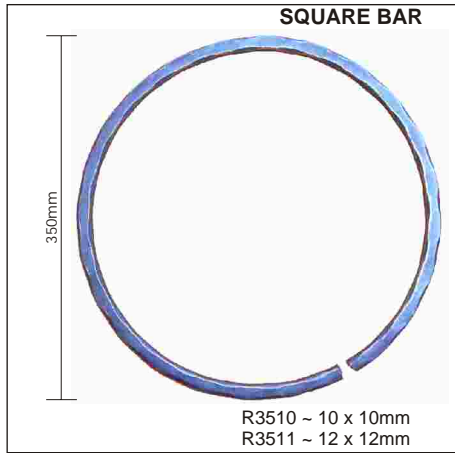

ROUND BAR

120mm

1150R ~ 10mm
1152R ~ 12mm

FLAT BAR

260mm

R2612 ~ 12 x 6mm
R2613 ~ 16 x 6mm
R2603 ~ 20 x 6mm

SQUARE BAR

260mm

R2610 ~ 10 x 10mm
R2611 ~ 12 x 12mm

ROUND BAR

260mm

R2610R ~ 10mm
R2611R ~ 12mm

FLAT BAR

300mm

R3012 ~ 12 x 6mm
R3013 ~ 16 x 6mm
R3003 ~ 20 x 6mm

SQUARE BAR

300mm

R3010 ~ 10 x 10mm
R3011 ~ 12 x 12mm

ROUND BAR

300mm

R3010R ~ 10mm
R3011R ~ 12mm

Reproduction Prohibited

RING'S

BALL'S and CAPS

IMPORTANT
IMAGES ARE ILLUSTRATIVE ONLY, ALL SIZES APPROXIMATE AS VARIATIONS MAY OCCUR.
SEE REFERENCE PAGE.

PRESSED POLE CAPS

POLE CAPS

NSPC50 ~ 50 x 50mm
 NSPC76 ~ 76 x 76mm
 NSPC90 ~ 90 x 90mm
 NSPC100 ~ 100 x 100mm