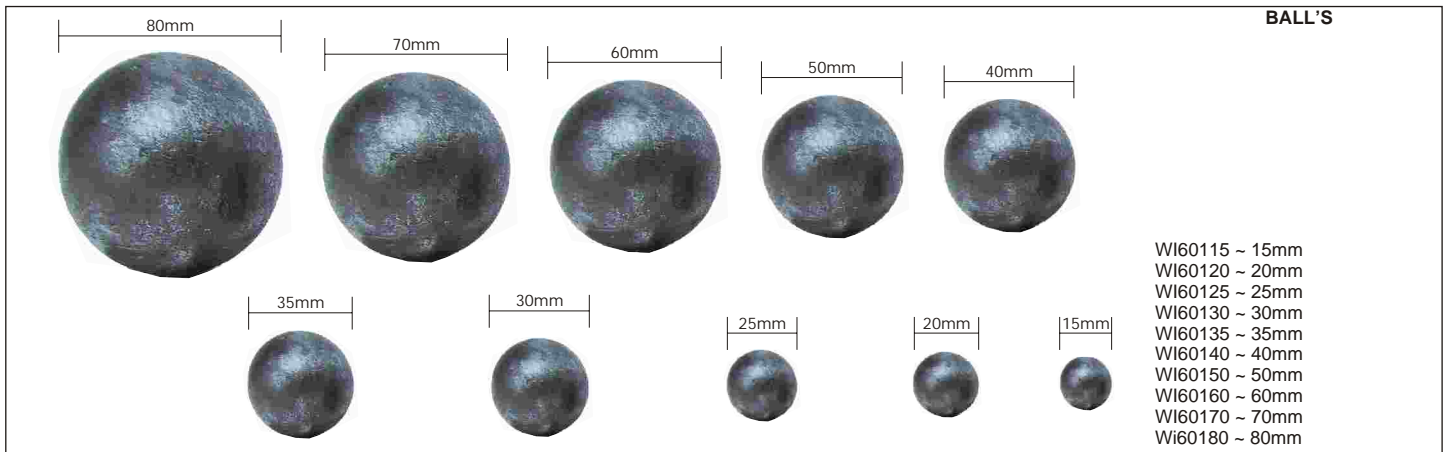

300mm

R3010 ~ 10 x 10mm
R3011 ~ 12 x 12mm

ROUND BAR

300mm

R3010R ~ 10mm
R3011R ~ 12mm

Reproduction Prohibited

RING'S

BALL'S and CAPS

IMPORTANT
IMAGES ARE ILLUSTRATIVE ONLY, ALL SIZES APPROXIMATE AS VARIATIONS MAY OCCUR.
SEE REFERENCE PAGE.

PRESSED POLE CAPS

POLE CAPS

NSPC50 ~ 50 x 50mm
 NSPC76 ~ 76 x 76mm
 NSPC90 ~ 90 x 90mm
 NSPC100 ~ 100 x 100mm