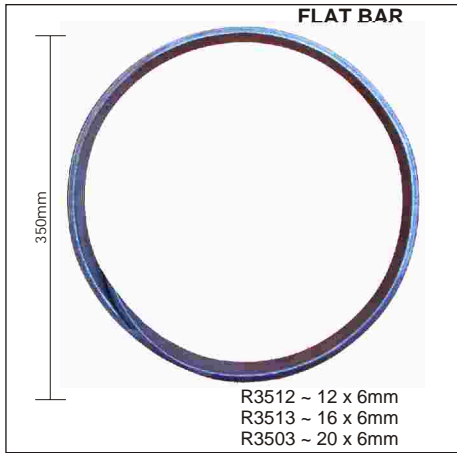

R2610 ~ 10 x 10mm
R2611 ~ 12 x 12mm

ROUND BAR

260mm

R2610R ~ 10mm
R2611R ~ 12mm

FLAT BAR

300mm

R3012 ~ 12 x 6mm
R3013 ~ 16 x 6mm
R3003 ~ 20 x 6mm

SQUARE BAR

300mm

R3010 ~ 10 x 10mm
R3011 ~ 12 x 12mm

ROUND BAR

300mm

R3010R ~ 10mm
R3011R ~ 12mm

Reproduction Prohibited

RING'S

BALL'S and CAPS

IMPORTANT
IMAGES ARE ILLUSTRATIVE ONLY, ALL SIZES APPROXIMATE AS VARIATIONS MAY OCCUR.
SEE REFERENCE PAGE.

PRESSED POLE CAPS

POLE CAPS

NSPC50 ~ 50 x 50mm
 NSPC76 ~ 76 x 76mm
 NSPC90 ~ 90 x 90mm
 NSPC100 ~ 100 x 100mm